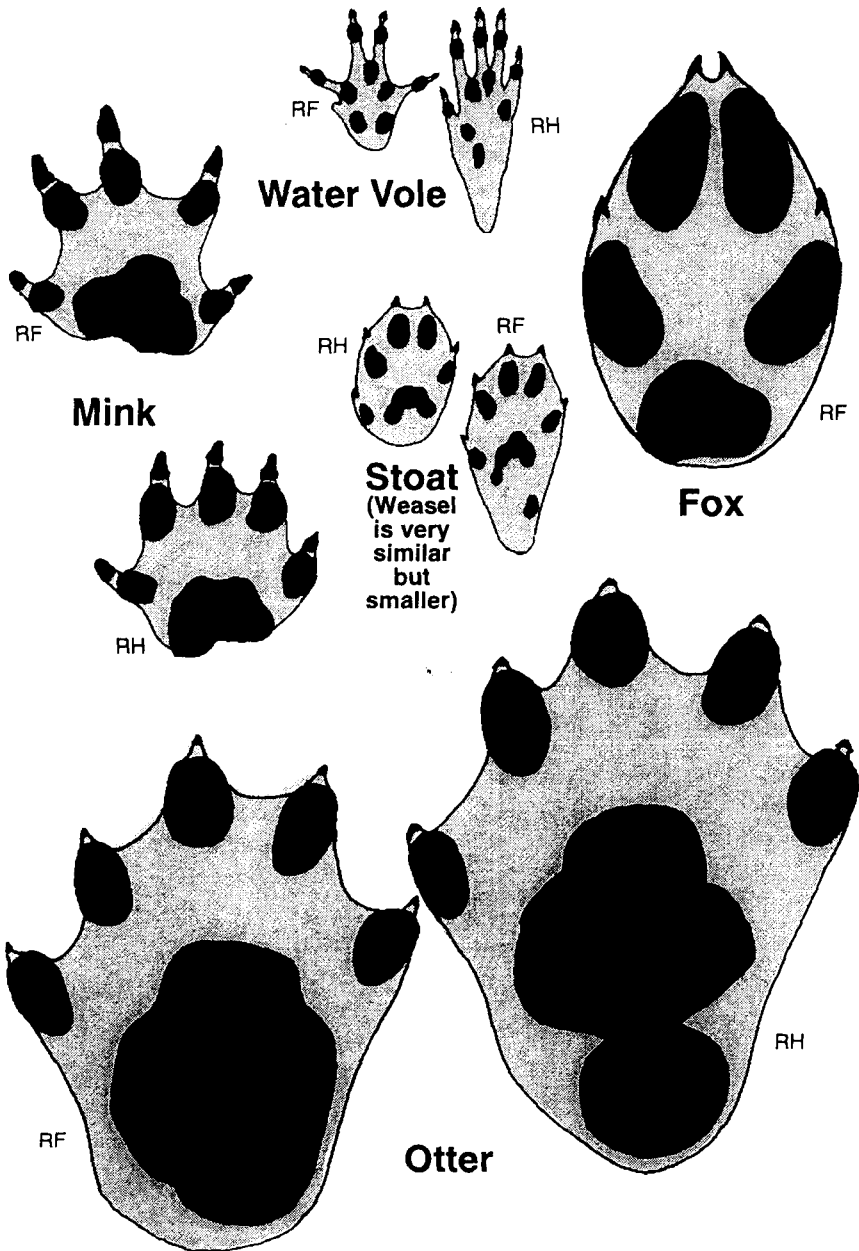

Operation Otter

Tracks on the river bank

Actual Size RF=Right Fore, RH=Right Hind

Actual Size
RF=Right Fore, RH=Right Hind

Shrew

Brown Rat

Hedgehog

Badger

Dog

Cat